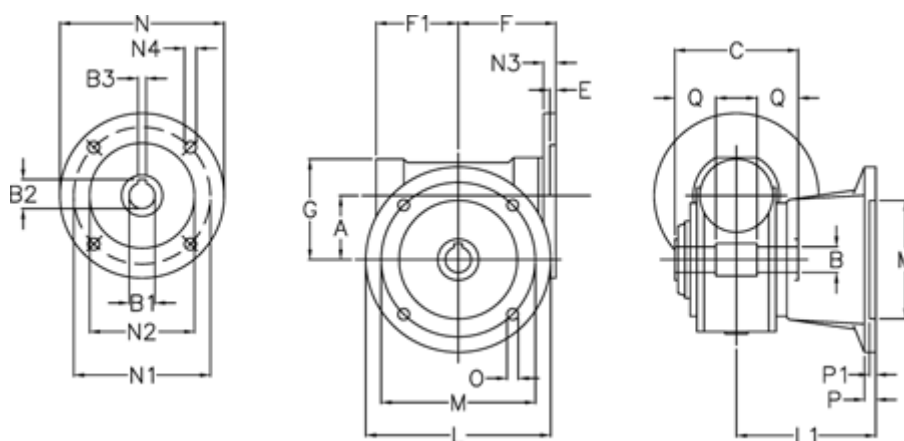

Data Sheet

Article number: 390204900763210

Description: Worm gear
VF 49-FA2-7-80B5

Measures

A = 49.5	F1 = 63	N2 = 130
B = 25 H7	G = 80	N3 = 10
B1 E7 = 19	L = 125	N4 = 11.5
B2 = 21.8	L1 = 115	O = 10.5
B3 H9 = 6	M = 90	P = 12
C = 82	M1 = 70	P1 = 10
E = 3	N = 200	Q = 22.5
F = 70	N1 = 165	